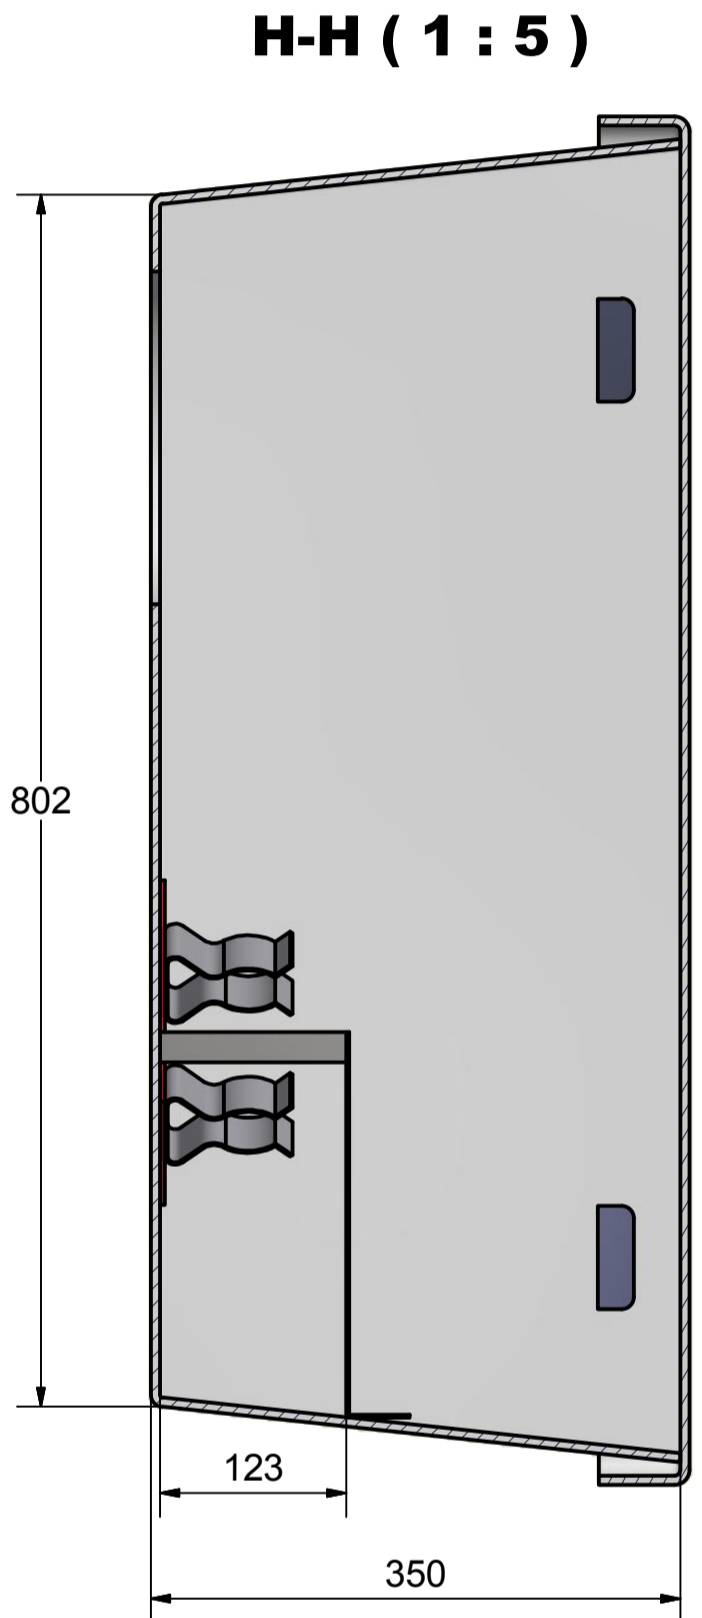

**Bulkhead connection  
Valve left / Door right**

**For valve right equipment mirror reflected**

This drawing is the property of Kunststofftechnik Julitz GmbH which reserves all rights

<b>Tolerances</b> DIN 7168 gr.	<b>Scale</b>		Drawn	Checked	<b>Project:</b>
			Date		
			Name		<b>Designation:</b> <b>GRP Fire Station</b> <b>Bulkhead Connection</b>
<b>Alteration</b>	<b>Date</b>	<b>Name</b>	 <b>Tel. +49(0)41614494</b> <b>Fax +49(0)41614485</b> <b>julitzgmbh@aol.com</b>		