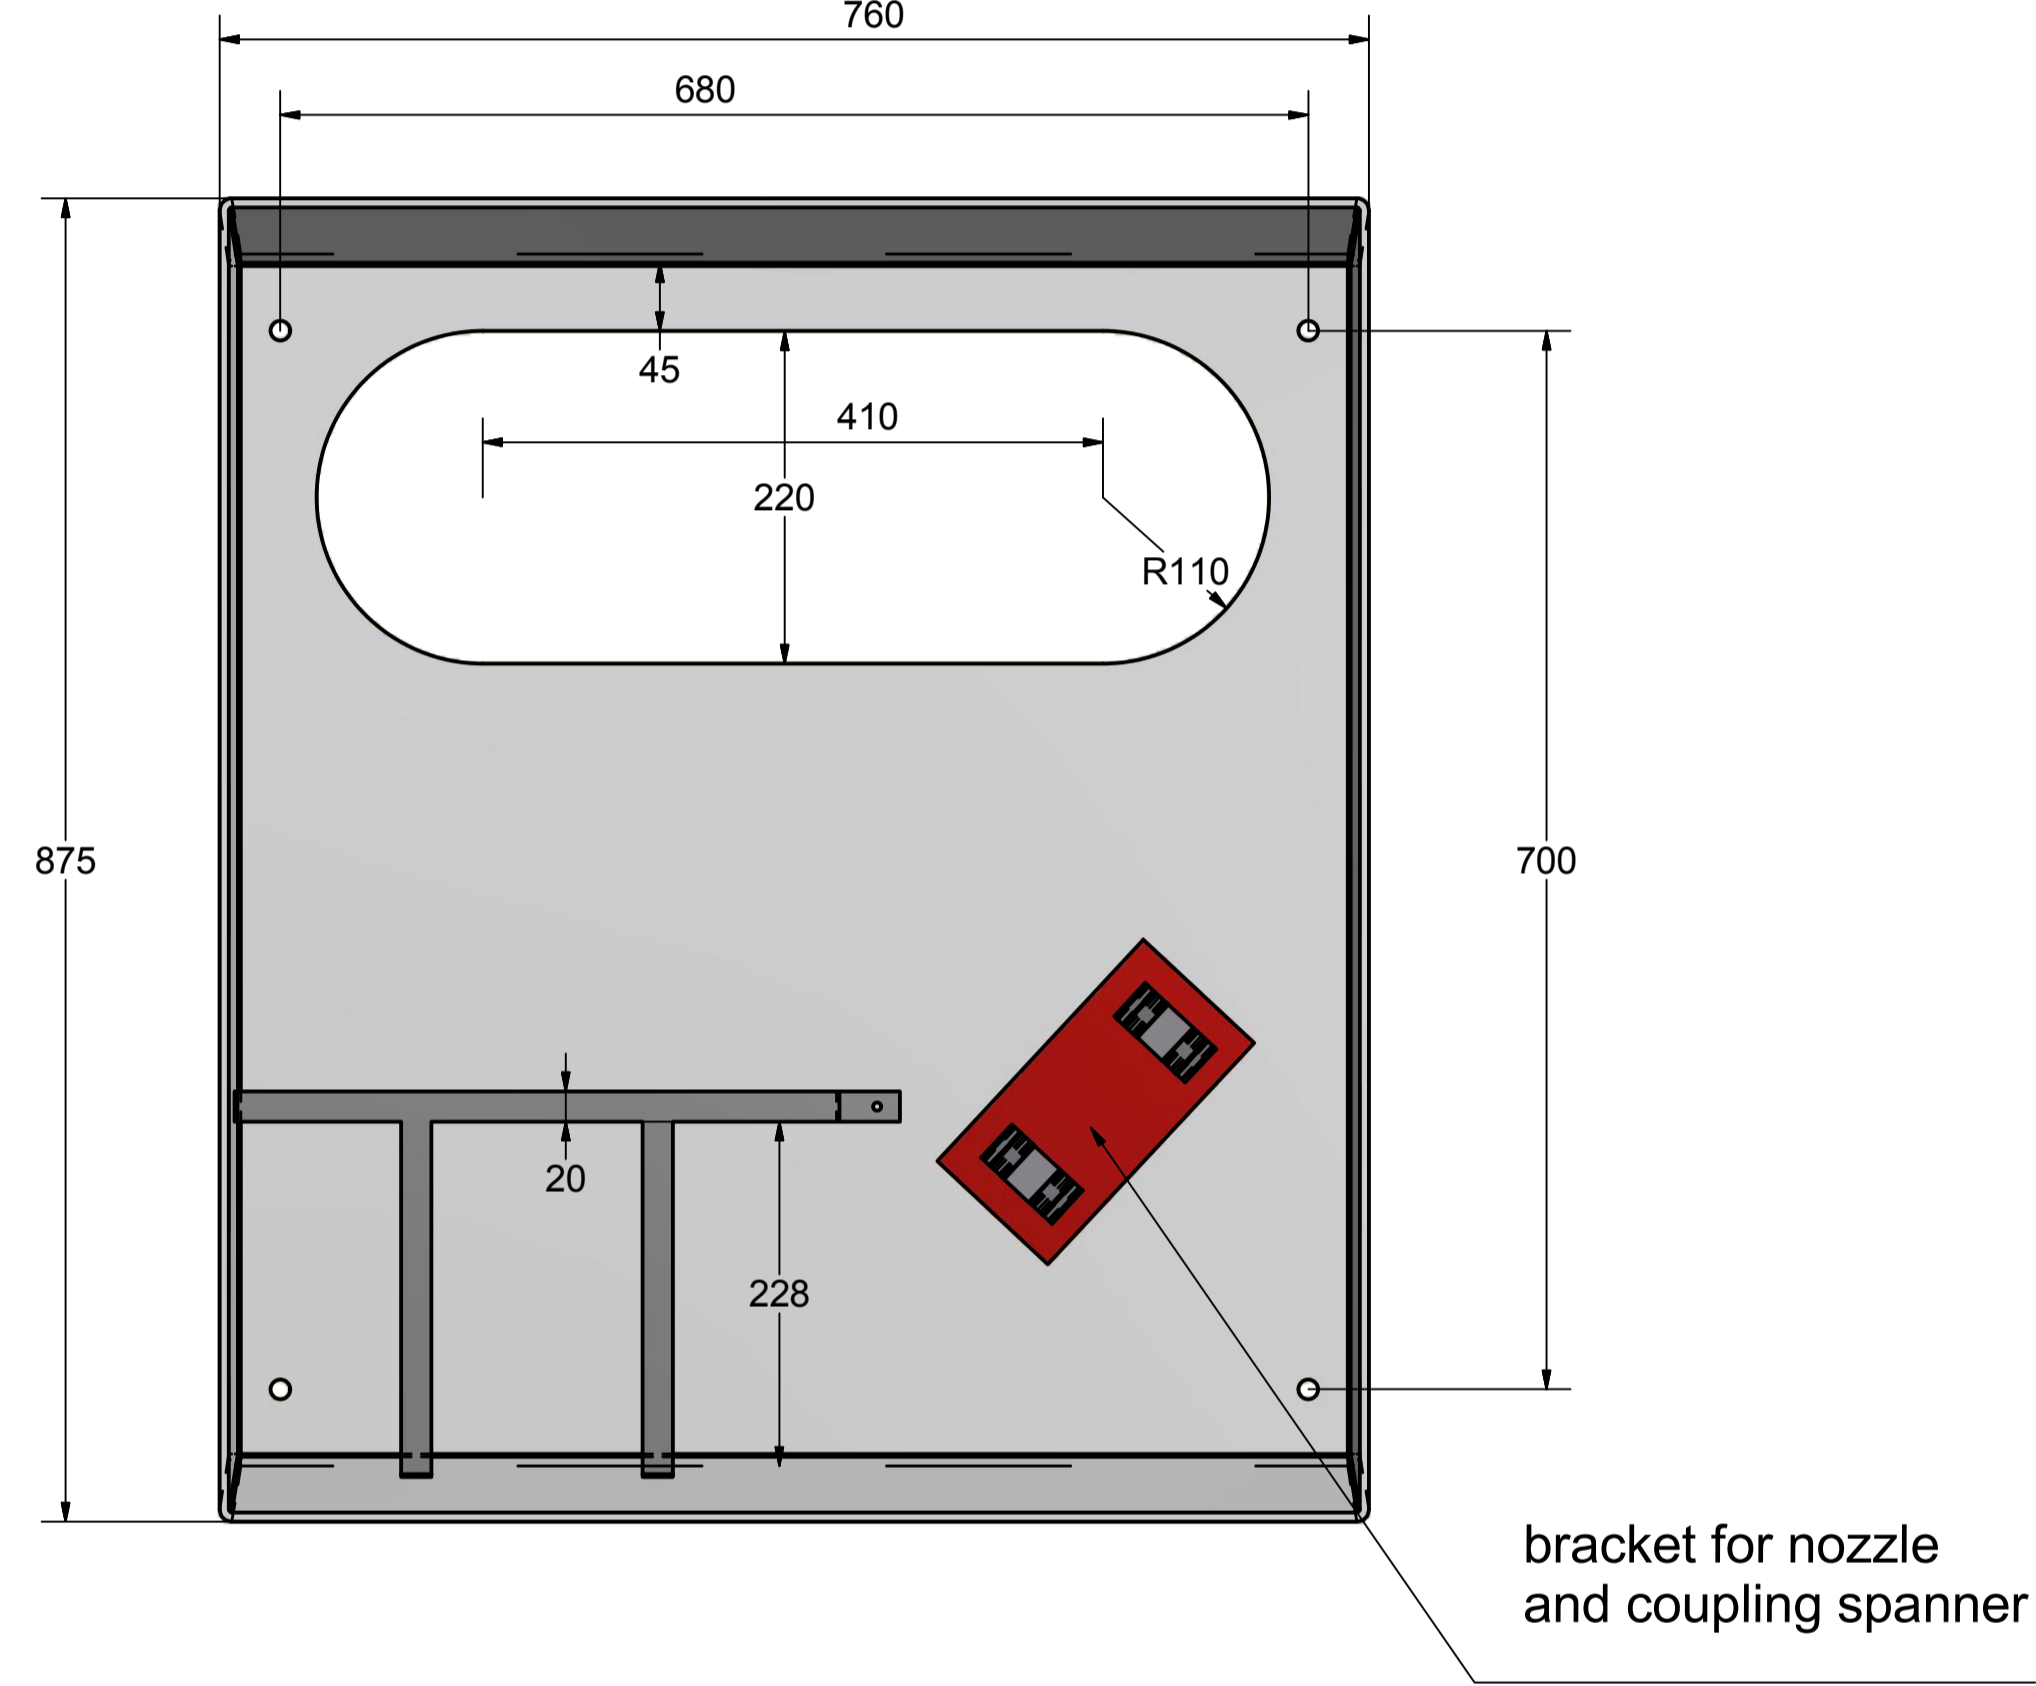

**Bulkhead connection  
Valve left / Door right**

**For valve right equipment mirror reflected**

This drawing is the property of Kunststofftechnik Julitz GmbH which reserves all rights

<b>Tolerances</b> DIN 7168 gr.	<b>Scale</b>		Drawn	Checked	<b>Project:</b>
			Date		
			Name		<b>Designation:</b> <b>GRP Fire Station</b> <b>Bulkhead Connection</b>
<b>Alteration</b>	<b>Date</b>	<b>Name</b>	 <b>Tel. +49(0)41614494</b> <b>Fax +49(0)41614485</b> <b>julitzgmbh@aol.com</b>		