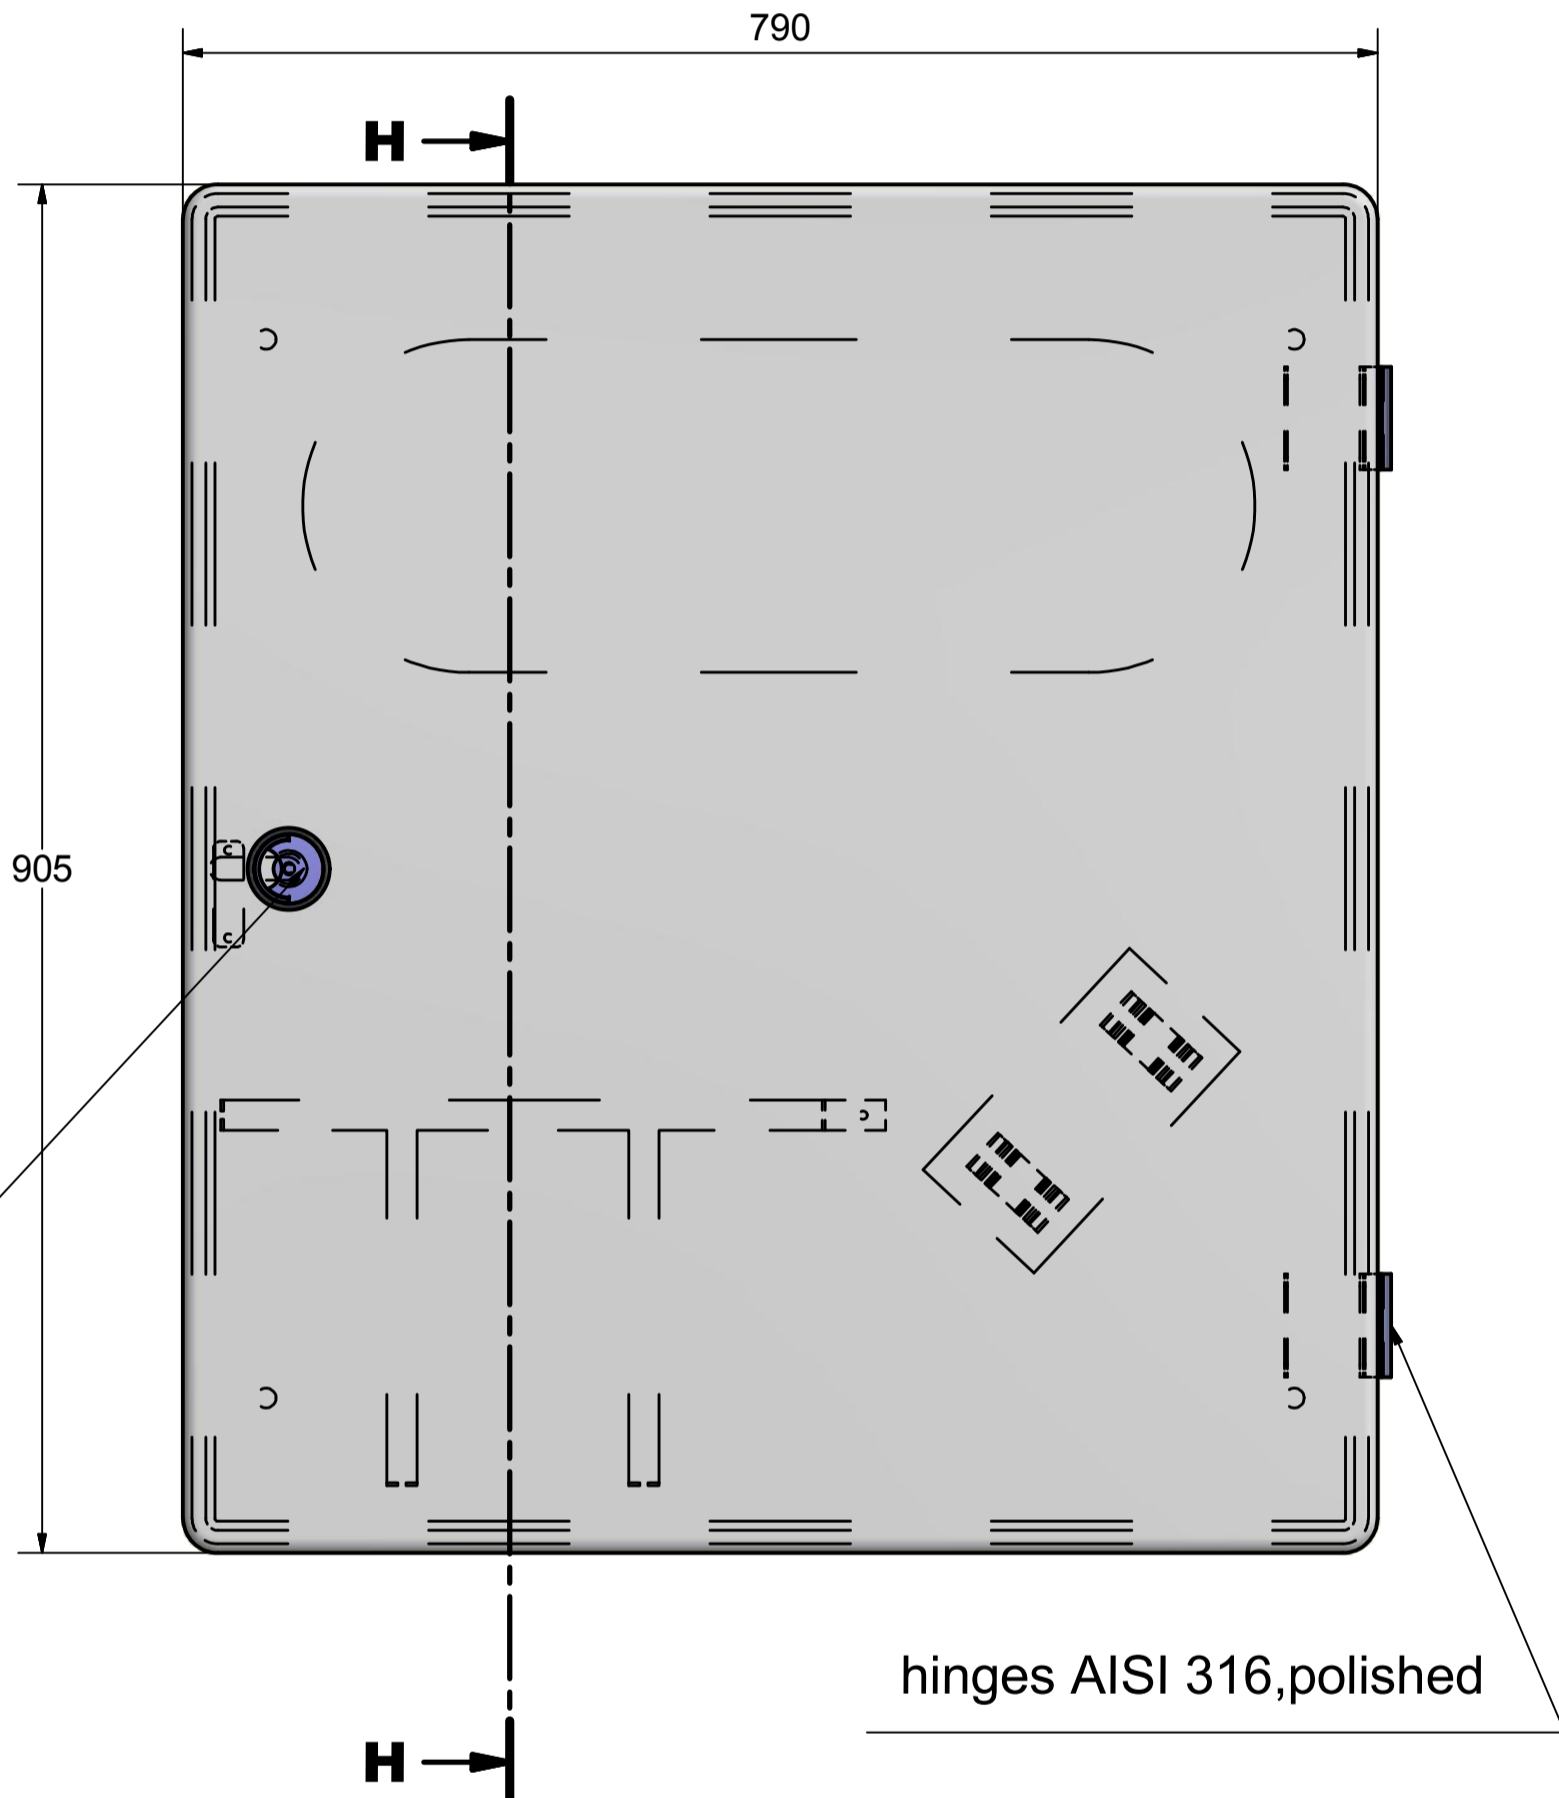

**Bulkhead connection  
Valve left / Door right**

**For valve right equipment mirror reflected**

This drawing is the property of Kunststofftechnik Julitz GmbH which reserves all rights

<b>Tolerances</b> DIN 7168 gr.	<b>Scale</b>		Drawn	Checked	<b>Project:</b>
			Date		
			Name		<b>Designation:</b> <b>GRP Fire Station</b> <b>Bulkhead Connection</b>
<b>Alteration</b>	<b>Date</b>	<b>Name</b>	 <b>Tel. +49(0)41614494</b> <b>Fax +49(0)41614485</b> <b>julitzgmbh@aol.com</b>		